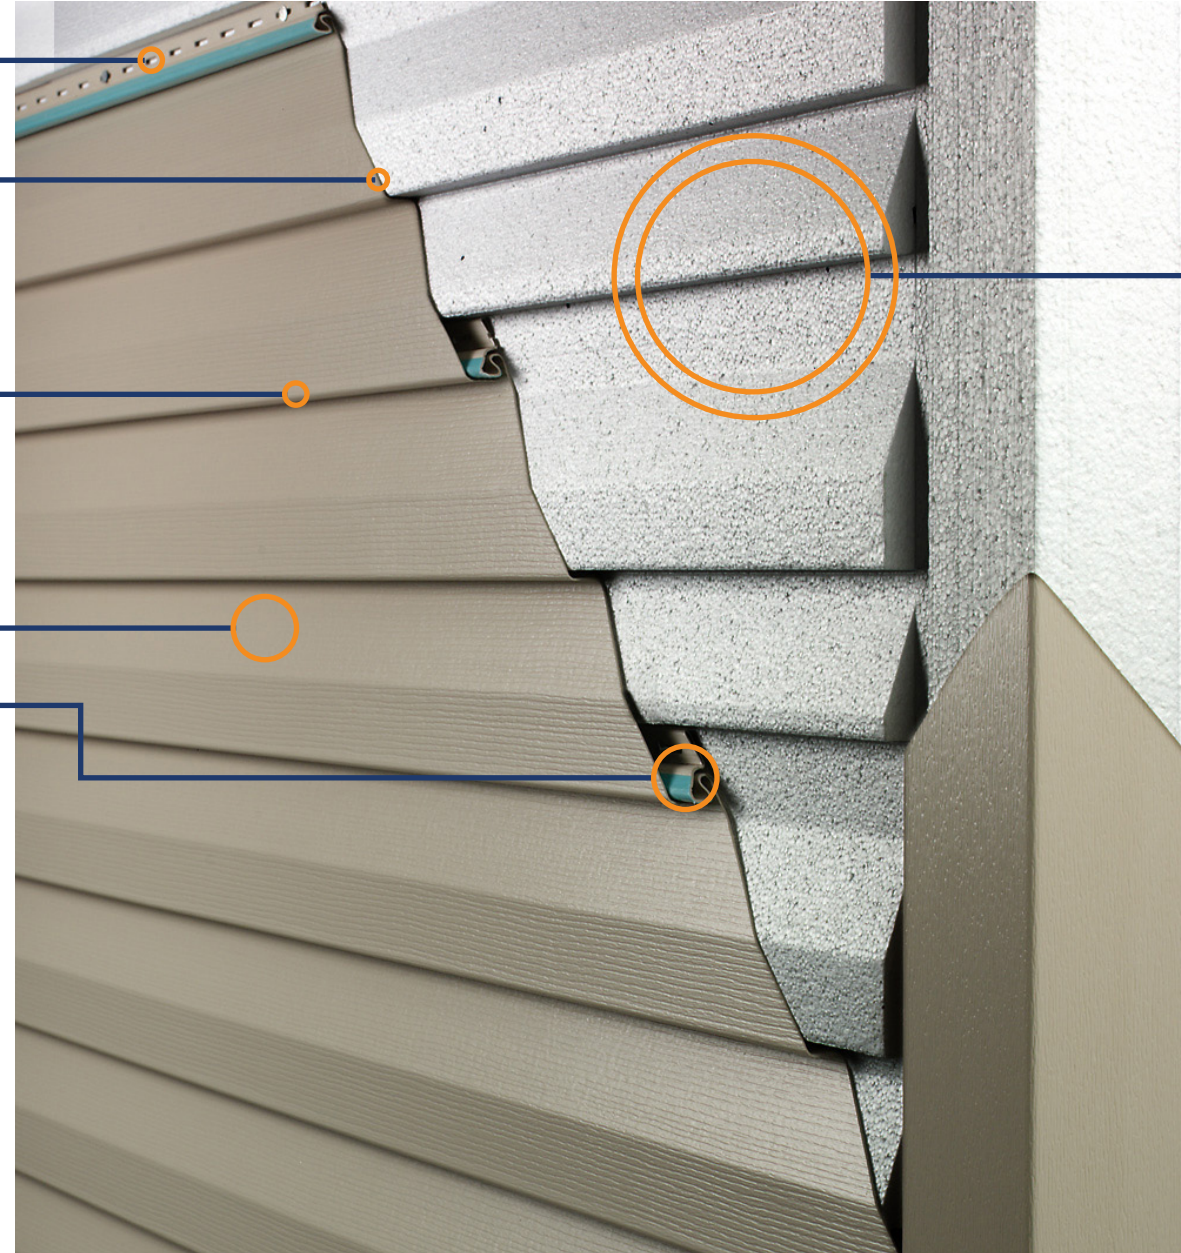

SIDING FEATURES

Fully Rolled Nail Hem

Ensures superior resistance to extreme winds.

Thickness

0.046" Extra thick panels mean straighter, smoother & more even walls.

Projection

3/4" Panel projection produces ideal shadow lines to give home look of real wood siding.

Richly Detailed Oak Grain

All the beauty of wood siding, but maintenance-free.

Tri-Beam System

Delivers superior rigidity, helping to ensure straight course lines and even walls.

COMFORTWRAP 365

- **Energy Efficient:** Four times the R-Value of conventional siding underlayments. Can reduce energy costs by as much as 20%.
- **Superior Appearance:** Ensures that Sweet Dreams® siding will not only look, but feel like wood and that it will maintain its original shape through everyday mishaps and extreme weather.
- **Durable Performance:** Three times as durable as hollow-back siding, protecting against hail, wind, and the occasional toss from a little leaguer.
- **Healthy Environment:** Allows walls to breathe and does not trap harmful water vapor, preventing the growth of mold or mildew. A non-toxic additive deters termites, carpenter ants and other pests from nesting behind your siding.