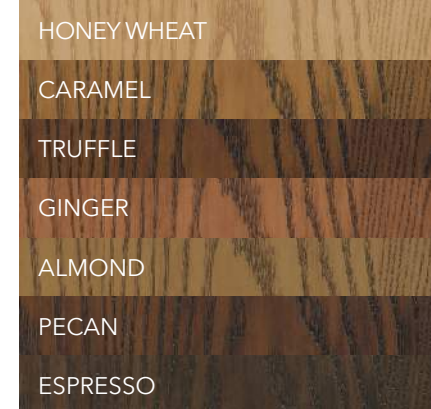

Sidelights and transoms are available with most door styles.

CUSTOM STYLES - JUST FOR YOU

Signet, Heritage & Legacy Paint Colors

Signet, Heritage & Legacy Trending Paint Colors

Signet Cherry & Mahogany Stains

Signet Oak, Fir & Knotty Alder Stains

Heritage Fiberglass & Legacy Textured Steel Doors

Signet Glazed Stains

For all Paint Colors, Stains, and Textured Steel Doors please refer to our color selector for accurate color representation.