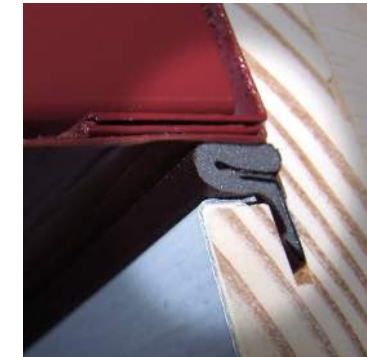

The energy efficient **weather-stripping** runs along the top and sides of the door, keeping the moisture, air and dirt out of your home.