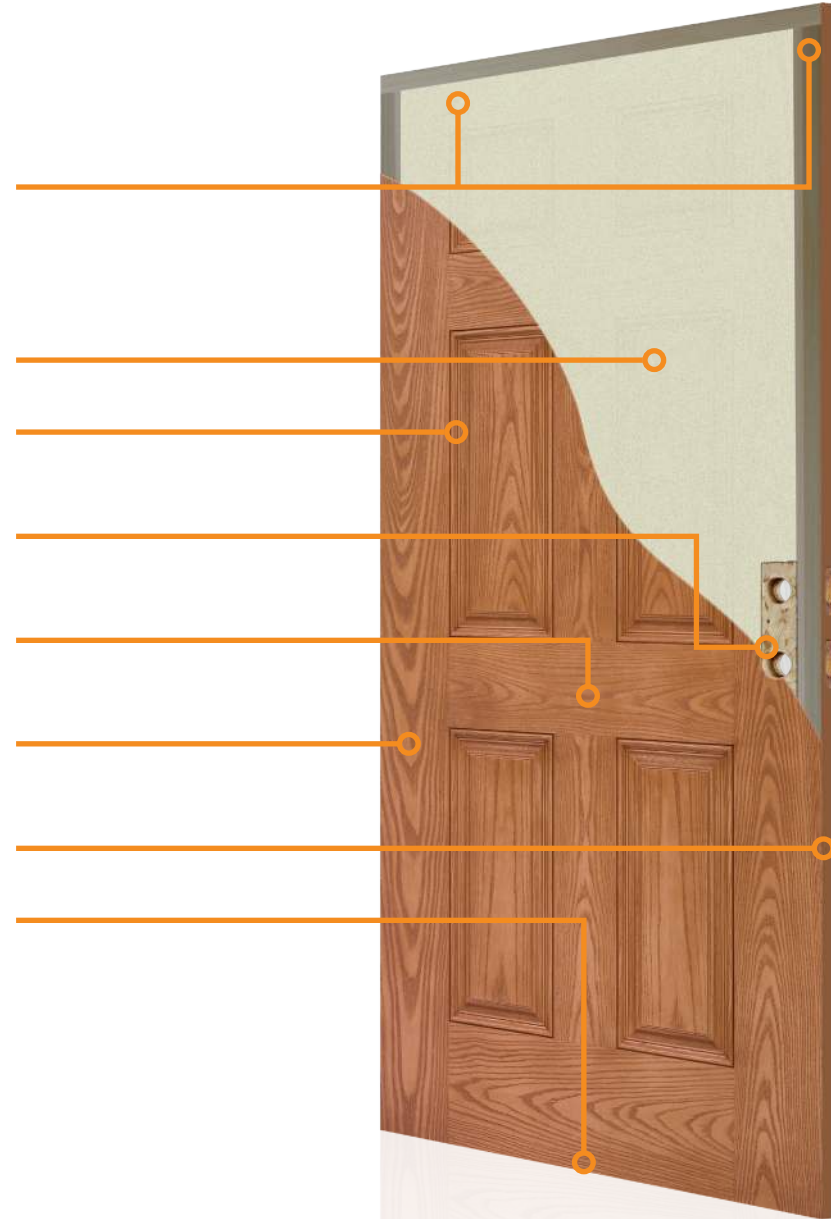

HERITAGE FIBERGLASS ADVANTAGES

1 7/8" Finger-jointed, 2-ply solid oak laminated stiles are locally manufactured exclusively for Feldco, for both hinge and strike sides and are proven to provide increased rigidity and structural integrity.

Polyurethane core reduces energy loss.

Improved definition panel profile creates excellent shadow lines and distinct panel designs.

Lock areas are reinforced to provide a solid mounting surface for decorative hardware.

Specially engineered fiberglass door facings will not dent and resist splitting, cracking and warping.

Variable-depth wood grain texture with hand-applied stain imitates a wood door appearance.

Square-edge design offers an attractive wood door appearance.

A high-performance, composite material is utilized on all Heritage fiberglass bottom rails, giving excellent rot-resistance.