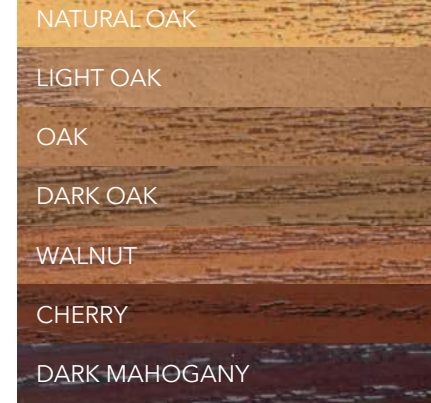

Sidelights and transoms are available with most door styles.

CUSTOM STYLES - JUST FOR YOU

Signet, Heritage & Legacy Paint Colors

Signet, Heritage & Legacy Trending Paint Colors

Signet Cherry & Mahogany Stains

Signet Oak, Fir & Knotty Alder Stains

Heritage Fiberglass & Legacy Textured Steel Doors

Signet Glazed Stains

For all Paint Colors, Stains, and Textured Steel Doors please refer to our color selector for accurate color representation.